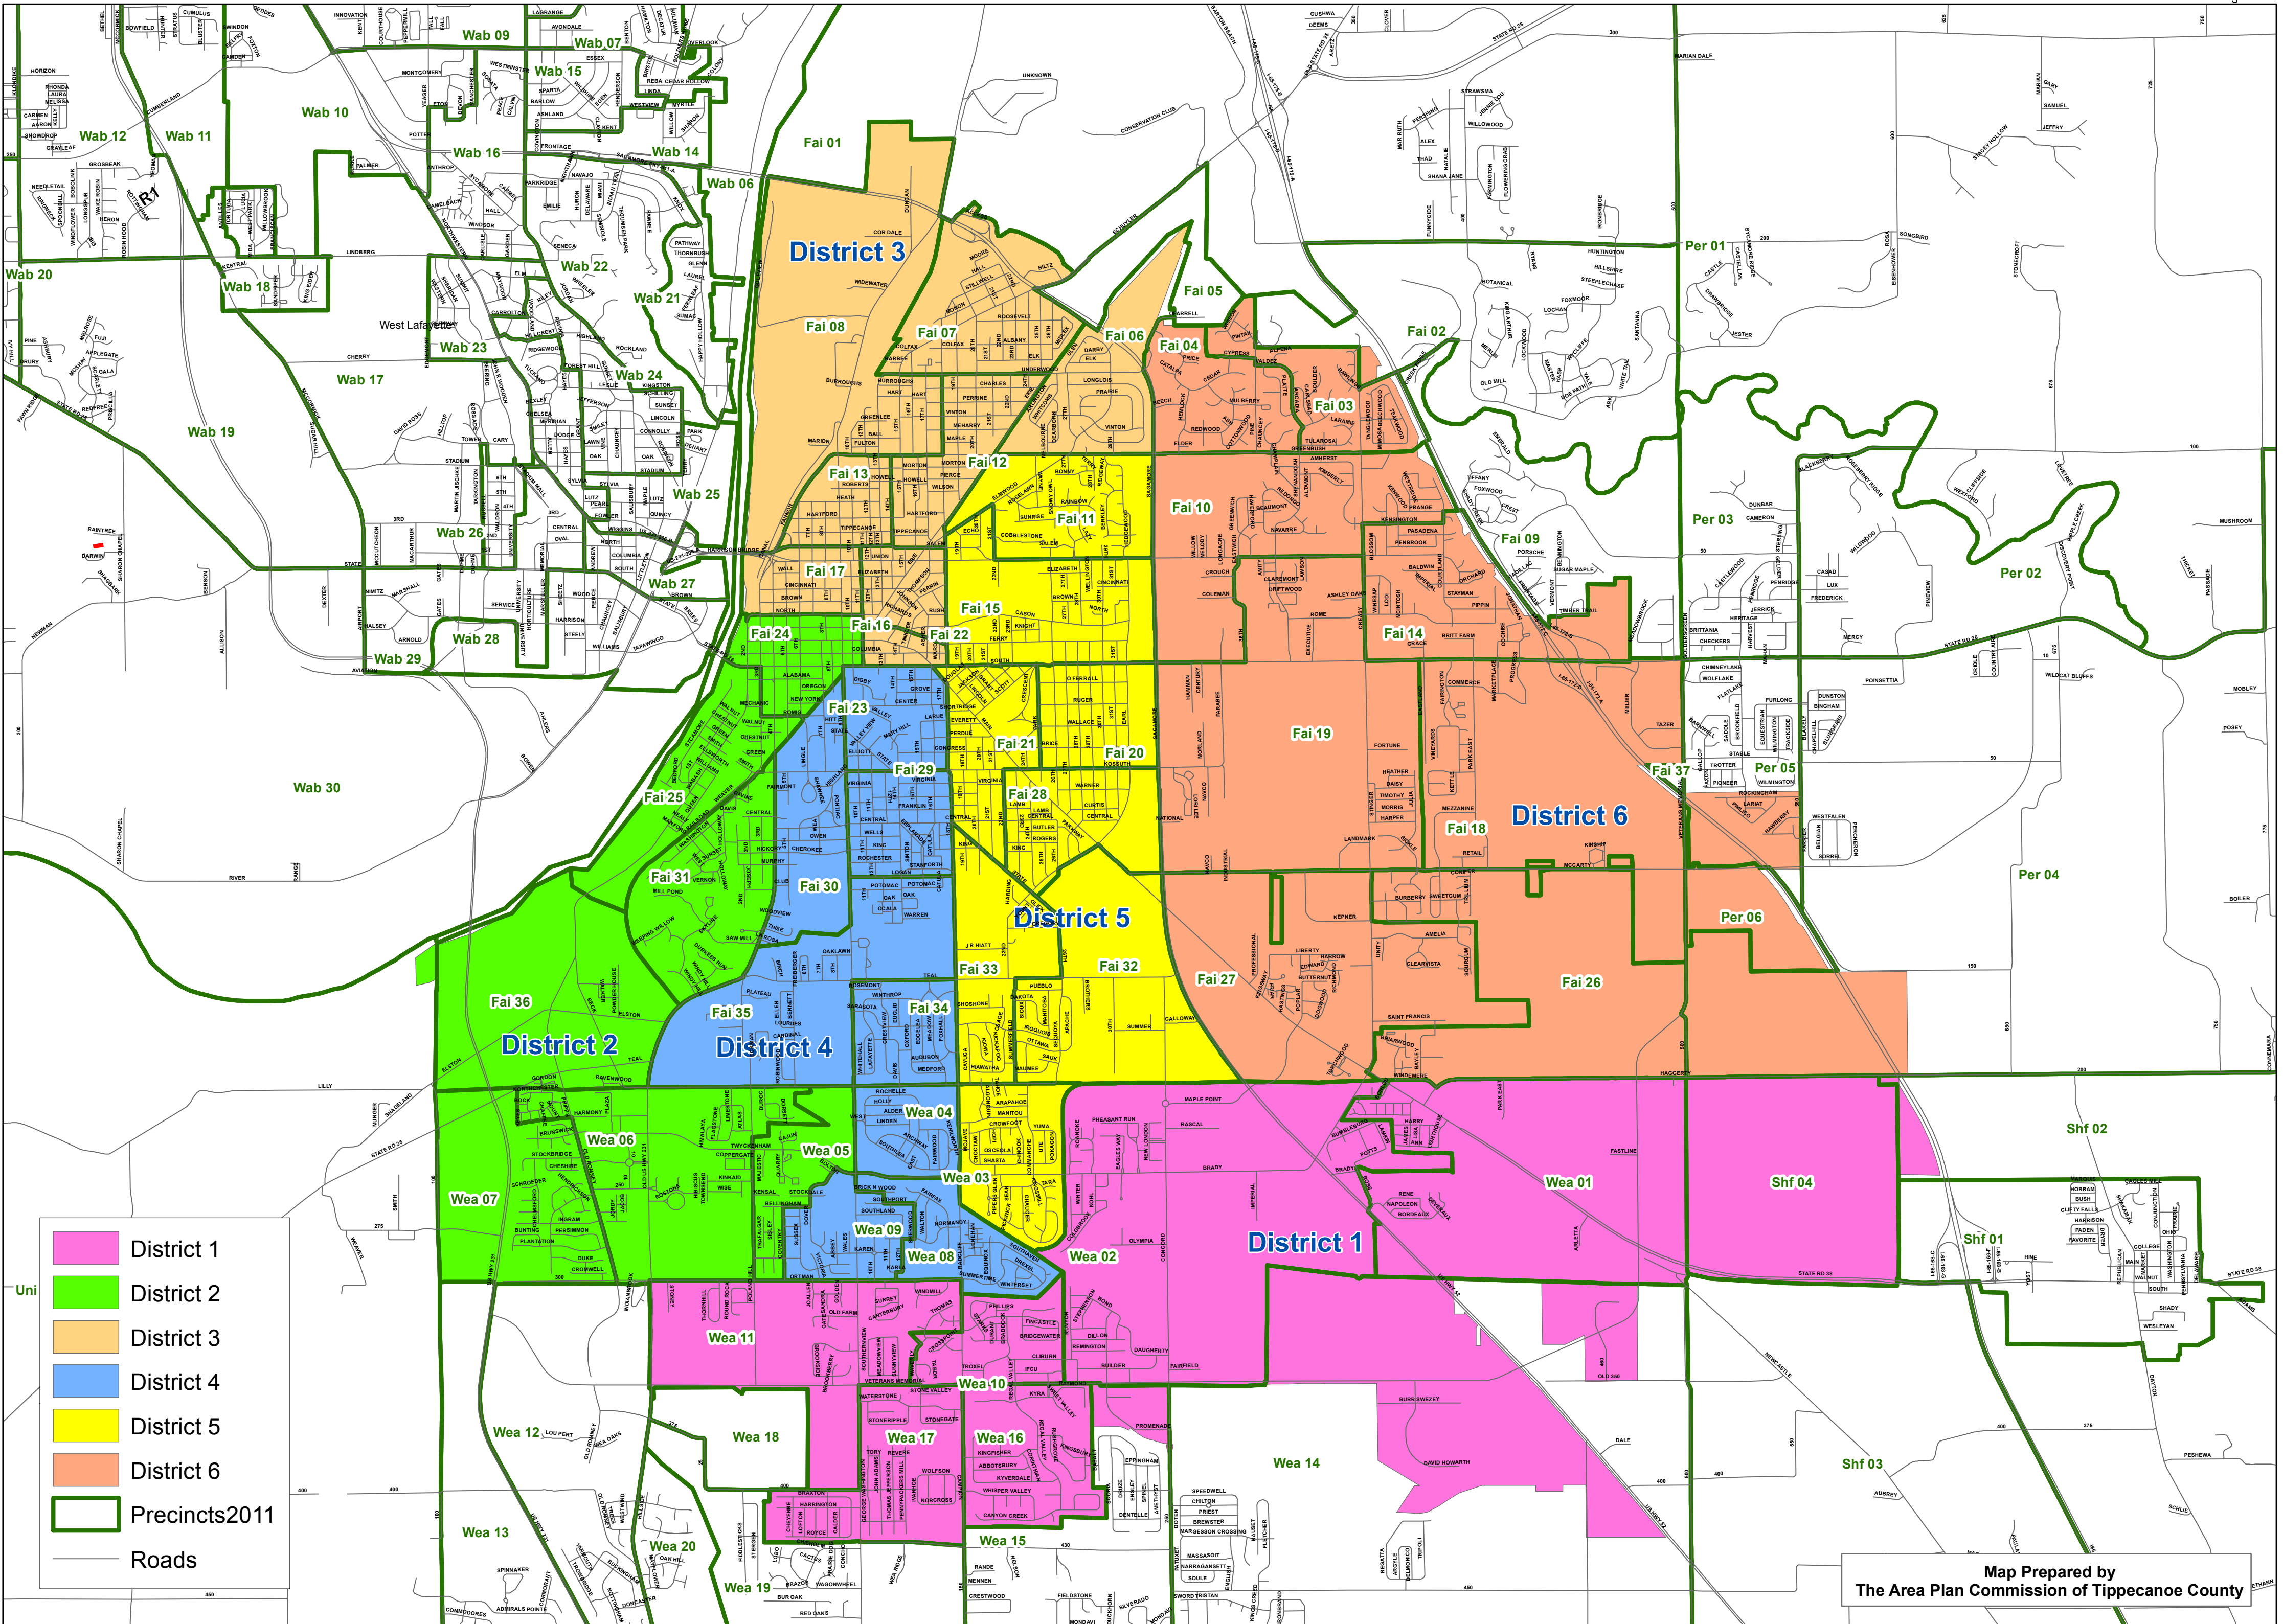

# Lafayette City Council Districts

Map Prepared by  
The Area Plan Commission of Tippecanoe County