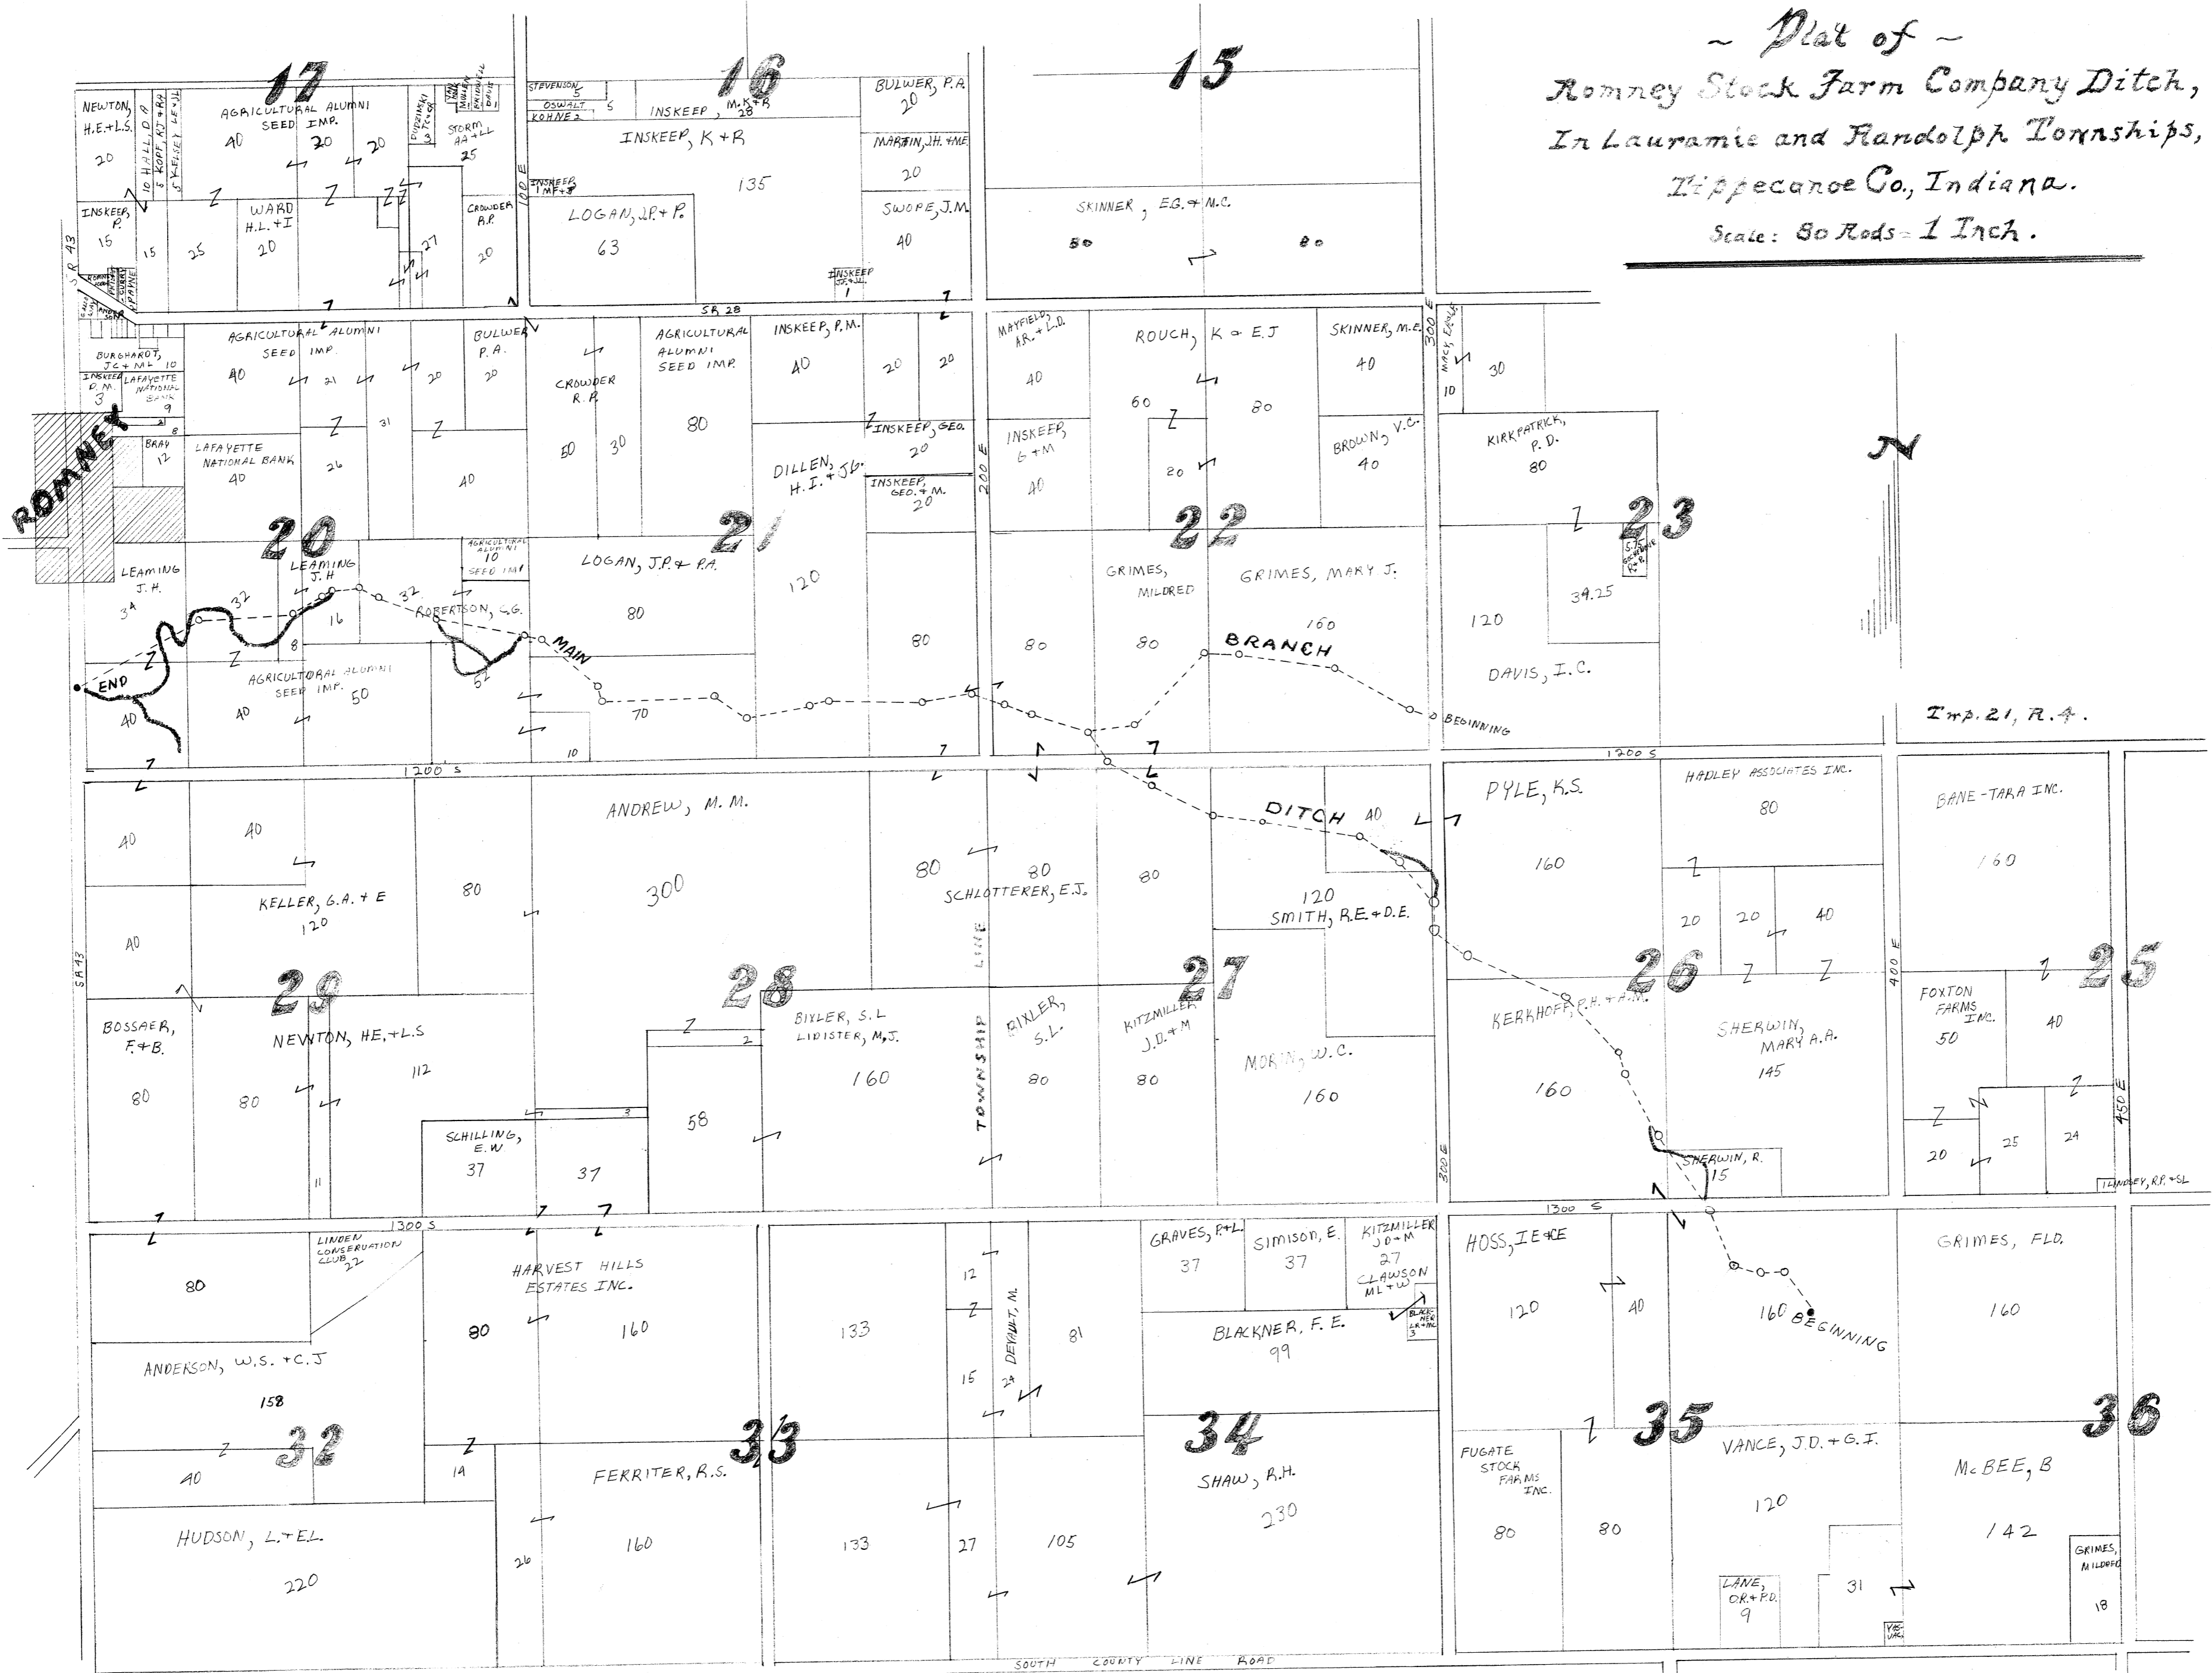

~ Plat of ~
 Romney Stock Farm Company Ditch,
 In Lauramie and Randolph Townships,
 Tippecanoe Co., Indiana.
 Scale: 80 Rods = 1 Inch.

Tr. 21, R. 4.

25

36

SOUTH COUNTY LINE ROAD