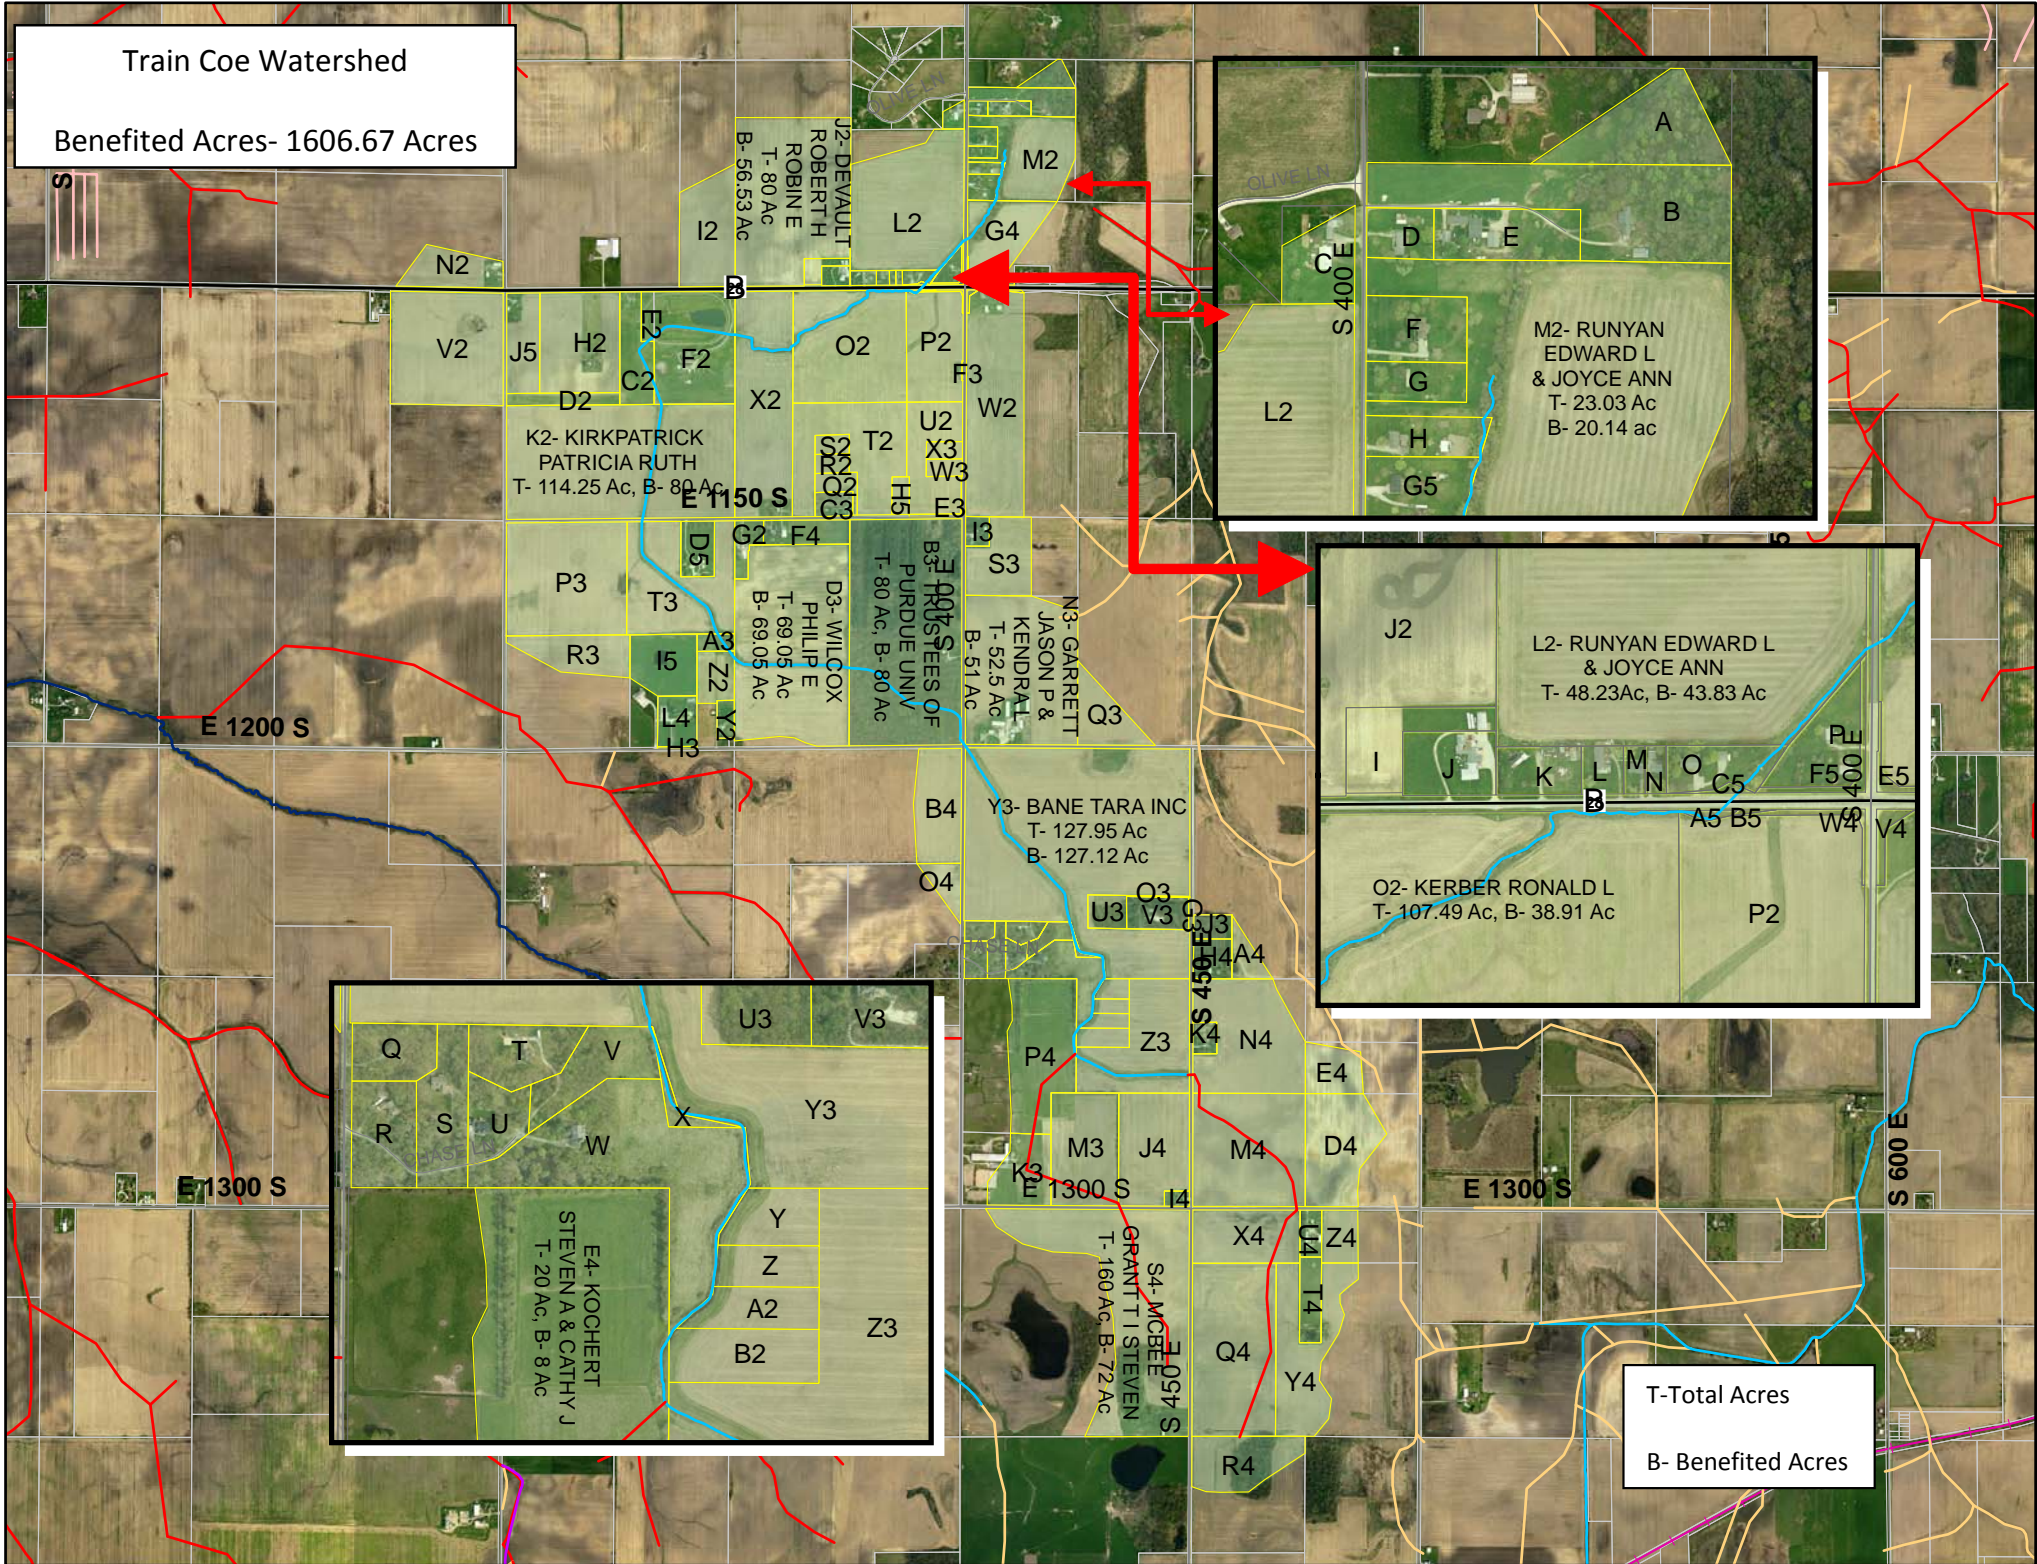

Train Coe Watershed
Benefited Acres- 1606.67 Acres

T- Total Acres
 B- Benefited Acres