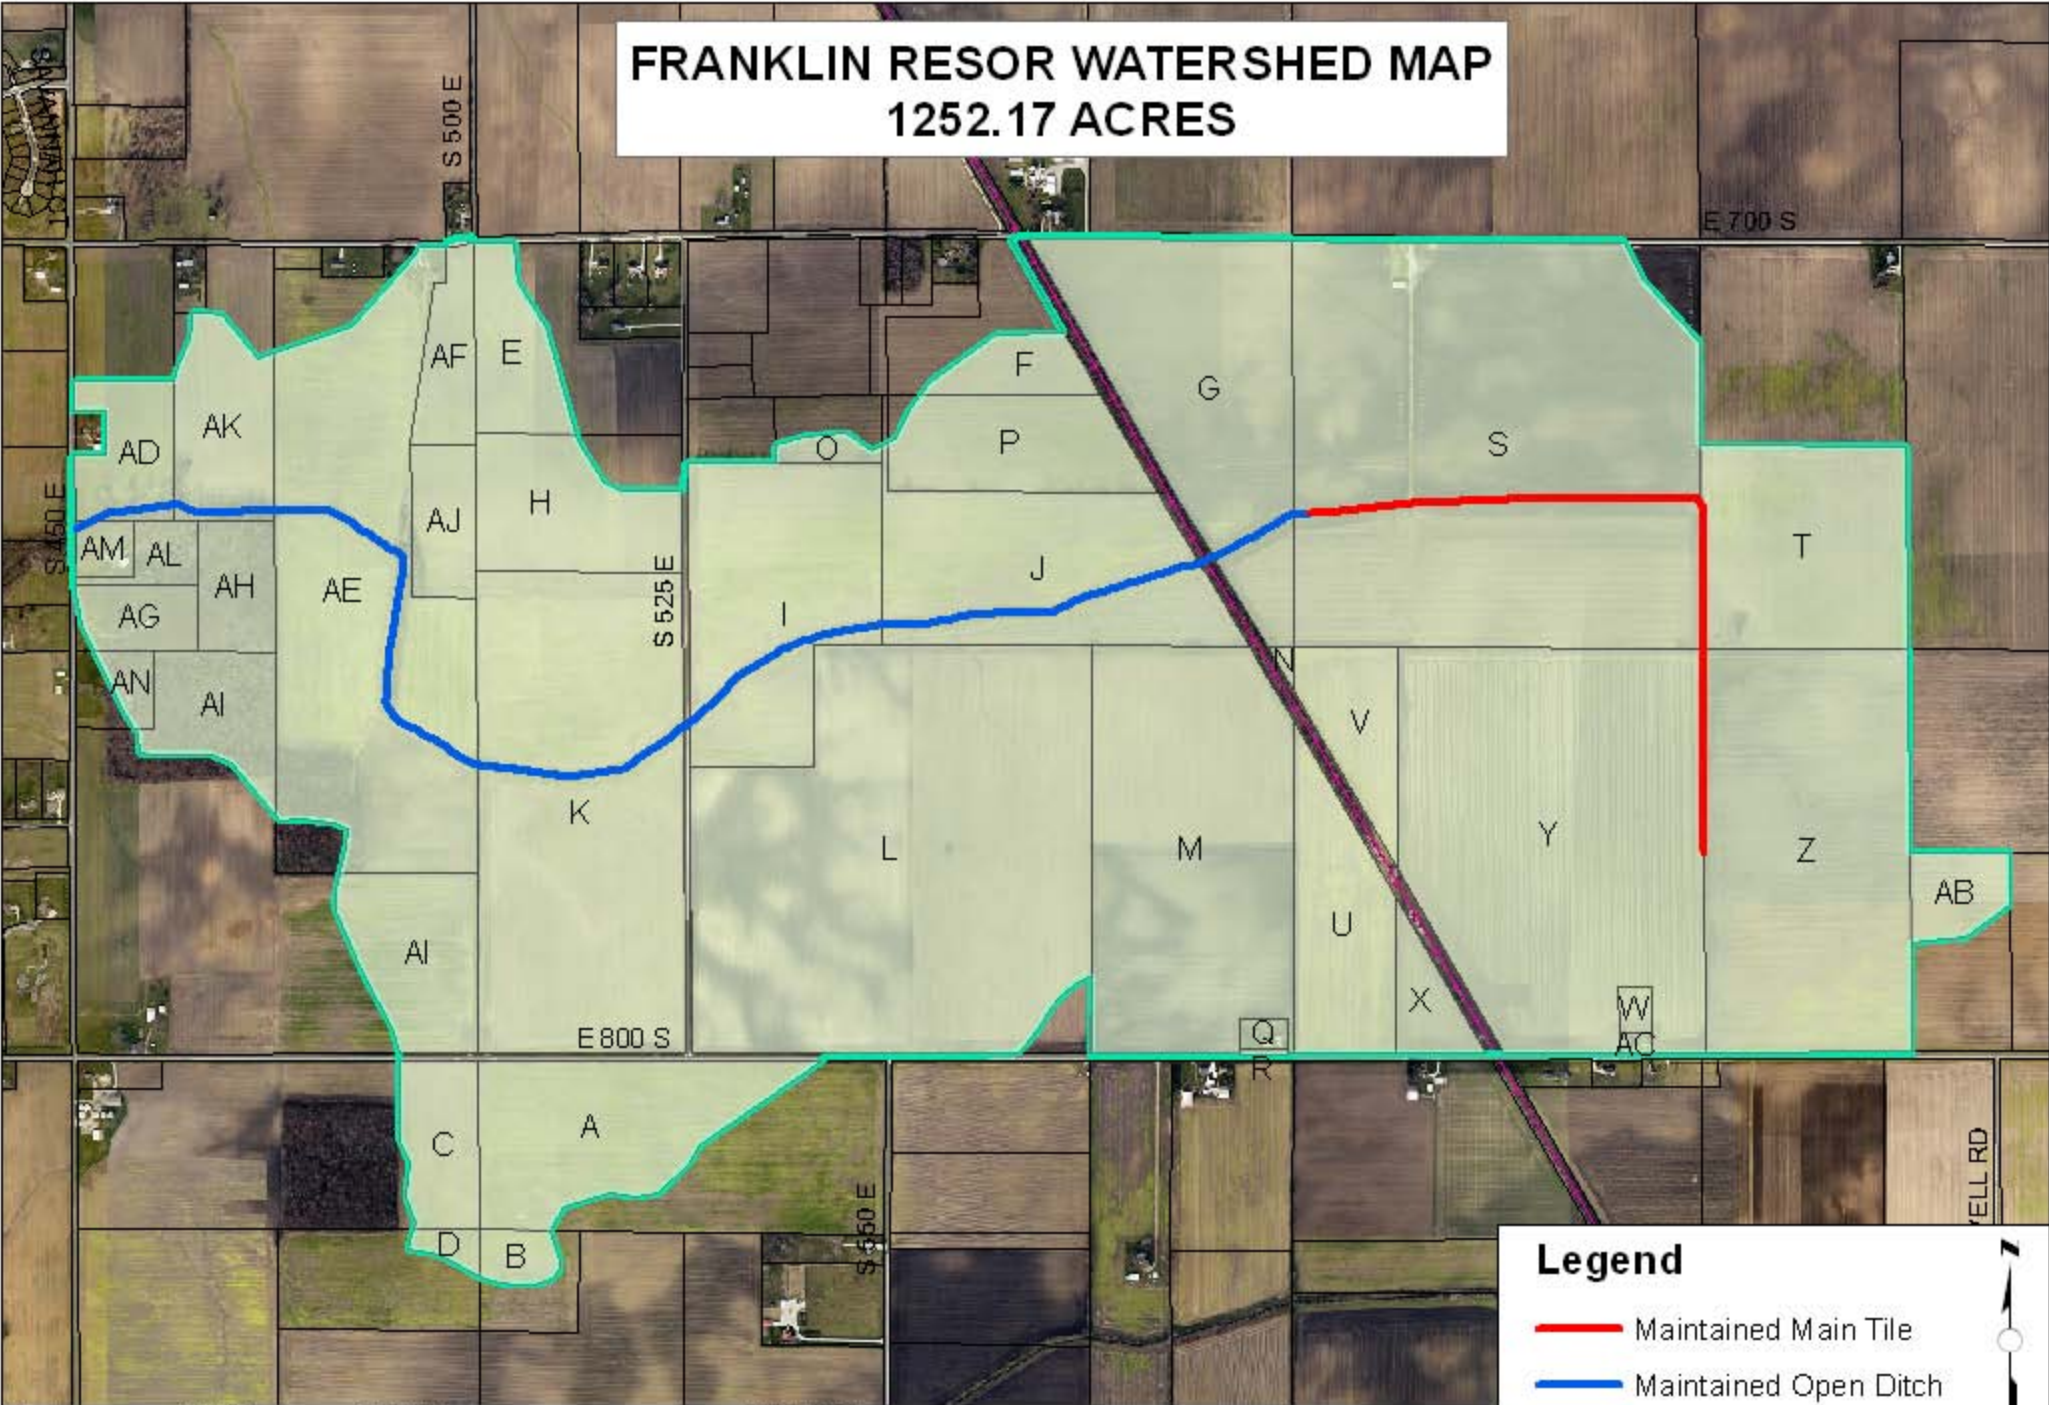

FRANKLIN RESOR WATERSHED MAP

1252.17 ACRES

Tippecanoe County Surveyor's Office
Sheffield/ Lauramie Townships
November 18, 2013

Legend

- Maintained Main Tile
- Maintained Open Ditch
- Resor Watershed Boundary
- Parcels